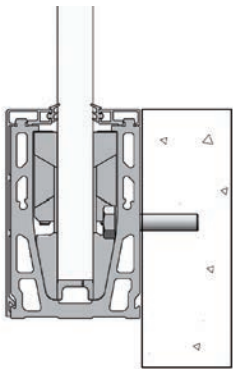

fissaggio a parete
wall fastening