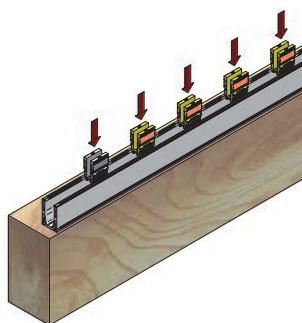

### Sirio F

Oxidal confirms its on-going research and focus on the demands of architecture thanks to a new balustrade clamping profile SIRIO F.

Available in flush-mounted or at sight version, with top or side wall fixing, Sirio F is suitable to any kind of installation and load requirements; the tests carried out ensure compliance with all current norms.

## istruzioni di montaggio / assembly instruction

1

Fissare il profilo art. Sirio F/H tramite adeguati tasselli/viti di fissaggio utilizzando i fori presenti sul profilo.

Fix the profile art. Sirio F/H by proper fixing screw anchor/screw using the holes present on the profile.

2

Inserire le pinze di fissaggio incluse nel set art. AC40/41 nel profilo art. Sirio F/H mantenendo un interasse di mm 250.

Insert the clamps included in the set art. AC40/41 into the profile art. Sirio F/H keeping a distance of mm 250 between centers.

3

Inserire il vetro nelle pinze di fissaggio.

Insert the glass in the fixing clamps.

4

Fissare le lastre e regolare la posizione tramite le viti inserite nelle pinze.

Fix the glass sheet and adjust its position with the screws inserted in the clamping set.