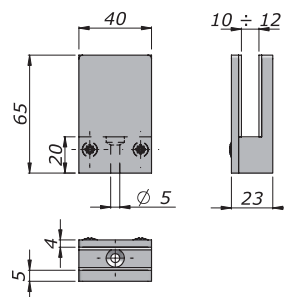

Morsetto per parapetti senza tacca
Balustrade clamp without cut-out

argento/silver	bronzo/bronze	oro/gold	nero/black	verniciato/powder	cromato/chrome	oro luc./bright gold	crom.sat/chro. mat
N-0361-A *	N-0361-B	N-0361-O	N-0361-N	N-0361-V	N-0361-C	N-0361-L	N-0361-I
N-0361-A-14 *	-	-	-	-	N-0361-C-14	-	N-0361-I-14
N-0361-A-18 *	-	-	-	-	N-0361-C-18	-	N-0361-I-18
N-0361-A-20 *	-	-	-	-	N-0361-C-20	-	N-0361-I-20