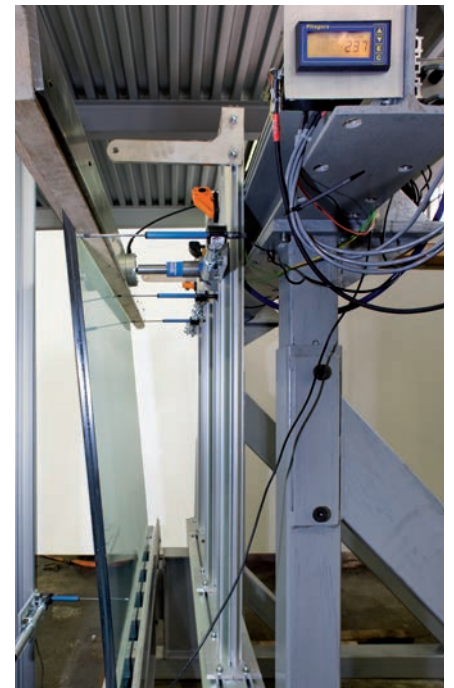

installazione con o senza carter / installation with or without cover

I test di carico orizzontale sono stati effettuati in collaborazione con ITC- CNR (istituto di certificazione abilitato e riconosciuto a livello internazionale). Le prove d'impatto e di spinta garantiscono carichi fino a 2 kN/m.

The horizontal loading tests have been carried out in cooperation with ITC_CNR (institute of certification internationally recognized). The crash and pressure tests guarantee loads up to 2 kN/m.