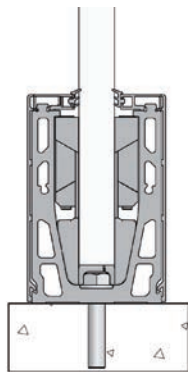

sopra pavimento
on the floor