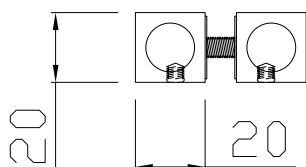

Codice/Code	Finiture/Finishes	Prezzo/Price
E01M09715	cromo lucido/polished chrome	€ 24,89 pz/pcs
E01M09716	cromo opaco/opaque chrome	€ 27,41 pz/pcs
E01M09720	simile acciaio inox/similar stainless steel	€ 30,12 pz/pcs