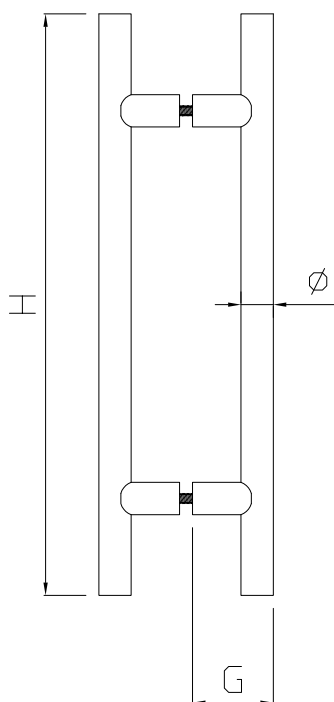

Maniglioni in acciaio AISI 304

Handles in stainless steel AISI 304

GFS
Innovate by Design

Box: 01 cp/pair

MANIGLIONI A "T"

Acciaio Aisi 304

"T" HANDLES
Stainless steel Aisi 304

Lavorazione sul vetro
Processing on the glass

Codice/Code	Ø mm	H mm	I mm	G mm	Finitura/Finishes	Prezzo/Price
E01L00091	20	300	200	58,5	satinato/satin	€ 92,46 cp/pair
E01L00092	20	300	200	58,5	lucido/polished	€ 99,72 cp/pair
* E01L00051	25	300	200	62,5	satinato/satin	€ 61,61 cp/pair
* E01L00052	25	300	200	62,5	lucido/polished	€ 65,71 cp/pair
* E01L00053	25	450	300	62,5	satinato/satin	€ 72,27 cp/pair
* E01L00054	25	450	300	62,5	lucido/polished	€ 77,24 cp/pair
* E01L00065	25	600	450	62,5	satinato/satin	€ 105,71 cp/pair
* E01L00066	25	600	450	62,5	lucido/polished	€ 115,97 cp/pair
* E01L00061	25	850	650	62,5	satinato/satin	€ 112,91 cp/pair
* E01L00062	25	850	650	62,5	lucido/polished	€ 133,01 cp/pair
* E01L00071	25	1200	1040	62,5	satinato/satin	€ 146,40 cp/pair
* E01L00072	25	1200	1040	62,5	lucido/polished	€ 174,54 cp/pair

* completi di anello in acciaio di appoggio su vetro
* fitted with stainless steel supporting ring