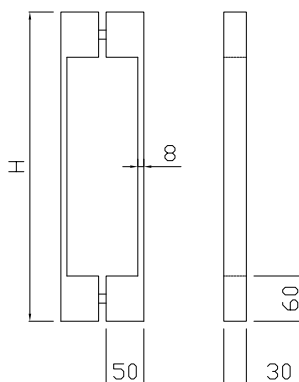

Codice/Code	H mm	I mm	Finiture/Finishes	Prezzo/Price
E01G00111	410	350	satinato/satin	€ 812,10 cp/pair
E01G00112	410	350	lucido/polished	€ 931,20 cp/pair
E01G00121	610	550	satinato/satin	€ 862,40 cp/pair
E01G00122	610	550	lucido/polished	€ 985,55 cp/pair

Disponibili con dimensioni a richiesta/Dimensions on request are available