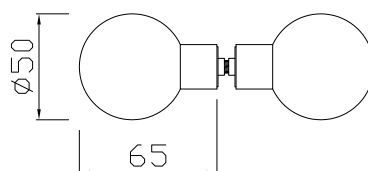

Lavorazione sul vetro
Processing on the glass