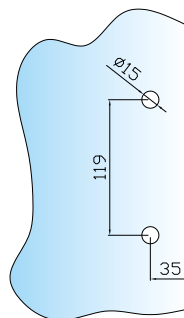

Maniglioni antipanico

Panic hardware system

KIT PER MANIGLIONE ANTIPANICO TIPOLOGIA "B"

Con chiusura centrale su vetro fisso laterale

Set composto da:

- chiusura ad un punto
- barra orizzontale
- piastre per fissaggio
- piastra per incontro a vetro
- serratura esterna (opzionale)

PANIC HARDWARE "B" TYPOLOGY

With central closing on fixed glass

Set fitted with:

- single-point locking
- horizontal crossbar
- fixing plates
- plate for glass lock keeper
- external lock (optional)

Box: 01 set

Codice/Code	Serratura esterna/External lock	Finiture/Finishes	Prezzo/Price
KIT B1	no	argento/silver	€ 476,90 pz/pcs
KIT B2	sì/yes	argento/silver	€ 836,55 pz/pcs
KIT B3	no	inox/similar stainless steel	€ 981,20 pz/pcs
KIT B4	sì/yes	inox/similar stainless steel	€ 1340,85 pz/pcs

Lavorazione sul vetro
Processing on the glass

B1

B2