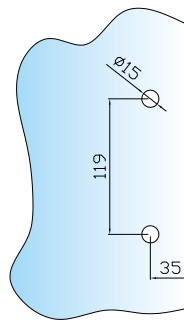

KIT PER MANIGLIONE ANTIPANICO TIPOLOGIA "A"

Con chiusura centrale

Set composto da:

- chiusura ad un punto
- barra orizzontale
- piastre per fissaggio
- serratura esterna (opzionale)

PANIC HARDWARE "A" TYPOLOGY

With central closing

Fitted with:

- single-point locking
- horizontal crossbar
- fixing plates
- external lock (optional)

Box: 01 set

Codice/Code	Serratura esterna/External lock	Finiture/Finishes	Prezzo/Price
KIT A1	no	argento/silver	€ 352,30 pz/pcs
KIT A2	sì/yes	argento/silver	€ 711,75 pz/pcs
KIT A3	no	inox/similar stainless steel	€ 856,60 pz/pcs
KIT A4	sì/yes	inox/similar stainless steel	€ 1216,25 pz/pcs

Lavorazione sul vetro
Processing on the glass

A1

A2