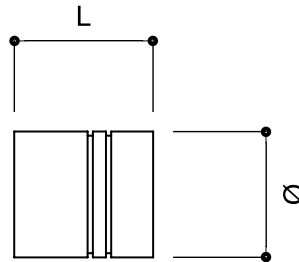

Codice/Code	Ø	L	Finiture/Finishes	Prezzo/Price
N05M24003	24 mm	28 mm	satinato/satin	€ 26,95 pz/pcs