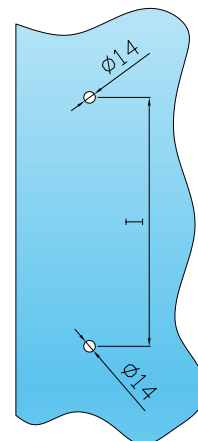

Codice/Code	Ø mm	H mm	I mm	G mm	Finiture/Finishes	Prezzo/Price
E01G01011	20	220	200	65	satinato/satin	€ 212,85 cp/pair
E01G01012	20	220	200	65	lucido/polished	€ 242,10 cp/pair
E01G01021	20	270	250	65	satinato/satin	€ 218,65 cp/pair
E01G01022	20	270	250	65	lucido/polished	€ 248,55 cp/pair
E01G01031	20	320	300	65	satinato/satin	€ 221,95 cp/pair
E01G01032	20	320	300	65	lucido/polished	€ 252,45 cp/pair
E01G01041	20	370	350	65	satinato/satin	€ 229,00 cp/pair
E01G01042	20	370	350	65	lucido/polished	€ 260,35 cp/pair
E01G01111	25	225	200	70	satinato/satin	€ 247,05 cp/pair
E01G01112	25	225	200	70	lucido/polished	€ 281,30 cp/pair
E01G01121	25	275	250	70	satinato/satin	€ 252,70 cp/pair
E01G01122	25	275	250	70	lucido/polished	€ 287,95 cp/pair
E01G01131	25	325	300	70	satinato/satin	€ 258,50 cp/pair
E01G01132	25	325	300	70	lucido/polished	€ 294,60 cp/pair
E01G01141	25	375	350	70	satinato/satin	€ 265,55 cp/pair
E01G01142	25	375	350	70	lucido/polished	€ 302,75 cp/pair
E01G01211	30	260	230	85	satinato/satin	€ 286,30 cp/pair
E01G01212	30	260	230	85	lucido/polished	€ 326,55 cp/pair
E01G01221	30	330	300	85	satinato/satin	€ 301,00 cp/pair
E01G01222	30	330	300	85	lucido/polished	€ 343,35 cp/pair
E01G01231	30	350	320	85	satinato/satin	€ 309,55 cp/pair
E01G01232	30	350	320	85	lucido/polished	€ 353,30 cp/pair
E01G01241	30	380	350	85	satinato/satin	€ 319,10 cp/pair
E01G01242	30	380	350	85	lucido/polished	€ 364,30 cp/pair
E01G01251	30	680	650	85	satinato/satin	€ 442,75 cp/pair
E01G01252	30	680	650	85	lucido/polished	€ 506,45 cp/pair
E01G01311	35	385	350	85	satinato/satin	€ 343,15 cp/pair
E01G01312	35	385	350	85	lucido/polished	€ 391,90 cp/pair
E01G01321	35	685	650	85	satinato/satin	€ 490,45 cp/pair
E01G01322	35	685	650	85	lucido/polished	€ 561,25 cp/pair

Disponibili con dimensioni a richiesta/Dimensions on request are available