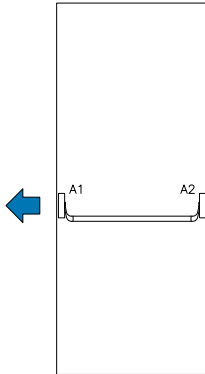

KIT PER MANIGLIONE ANTIPANICO TIPOLOGIA "A"

Con chiusura centrale

Set composto da:

- chiusura ad un punto
- barra orizzontale
- piastre per fissaggio
- serratura esterna (opzionale)

PANIC HARDWARE "A" TYPOLOGY

With central closing

Fitted with:

- single-point locking
- horizontal crossbar
- fixing plates
- external lock (optional)