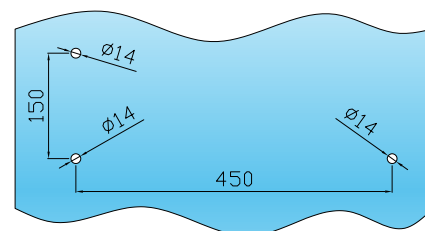

Lavorazione sul vetro
Processing on the glass