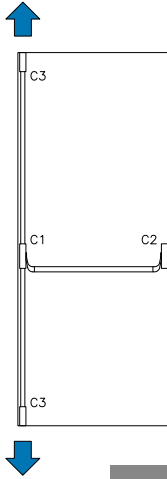

KIT PER MANIGLIONE ANTIPANICO TIPOLOGIA "C"

Con chiusura alta e bassa

Set composto da:

- chiusura a due punti
- barra orizzontale
- scrochi alto e basso
- aste verticali
- piastre per fissaggio
- piastre per scrochi
- sottoplastra per aste
- serratura esterna (opzionale)

PANIC HARDWARE "C" TYPOLOGY

With top and bottom closing

Fitted with:

- 2-point locking
- horizontal crossbar
- top and bottom latches
- vertical rods
- fixing plates
- plates for latches
- backplate for rods
- external lock (optional)

Box: 01 set

Codice/Code	Serratura esterna/External lock	Finiture/Finishes	Prezzo/Price
KIT C1/2270	no	argento/silver	€ 763,10 pz/pcs
KIT C2/2270	sì/yes	argento/silver	€ 1122,75 pz/pcs
KIT C3/2270	no	inox/similar stainless steel	€ 1610,00 pz/pcs
KIT C4/2270	sì/yes	inox/similar stainless steel	€ 1969,65 pz/pcs
KIT C1/3400	no	argento/silver	€ 914,70 pz/pcs
KIT C2/3400	sì/yes	argento/silver	€ 1274,35 pz/pcs
KIT C3/3400	no	inox/similar stainless steel	€ 1942,00 pz/pcs
KIT C4/3400	sì/yes	inox/similar stainless steel	€ 2301,65 pz/pcs

Lavorazione sul vetro
Processing on the glass