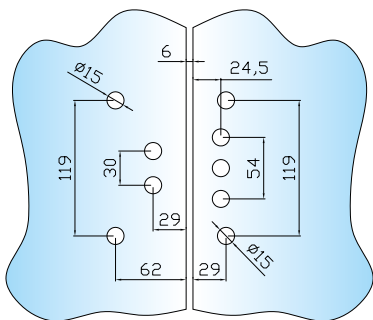

Codice/Code	Serratura esterna/External lock	Finiture/Finishes	Prezzo/Price
KIT I1/2270	no	argento/silver	€ 1240,00 pz/pcs
KIT I2/2270	sì/yes	argento/silver	€ 1599,65 pz/pcs
KIT I3/2270	no	inox/similar stainless steel	€ 2591,20 pz/pcs
KIT I4/2270	sì/yes	inox/similar stainless steel	€ 2950,85 pz/pcs
KIT I1/3400	no	argento/silver	€ 1391,60 pz/pcs
KIT I2/3400	sì/yes	argento/silver	€ 1751,25 pz/pcs
KIT I3/3400	no	inox/similar stainless steel	€ 2923,20 pz/pcs
KIT I4/3400	sì/yes	inox/similar stainless steel	€ 3282,85 pz/pcs

Lavorazione sul vetro
Processing on the glass

I1