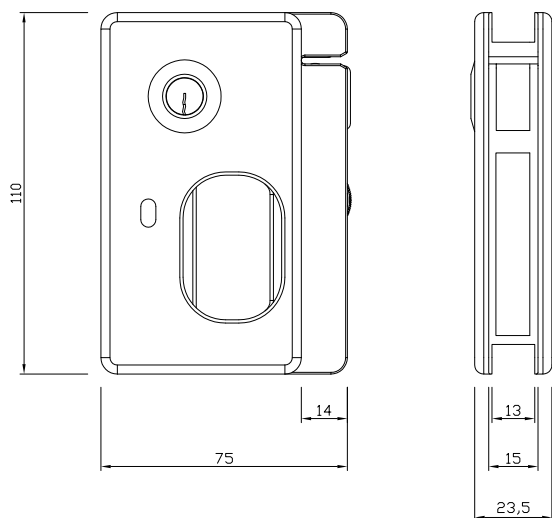

# Serratura "T-LOCK" a scomparsa

"T-LOCK" for in-wall lock

NEWS 2014

**GFS**  
Innovate by Design

Dimensioni  
Dimensions

Lavorazione sul vetro  
Processing on the glass

Box: 01 pz/pcs