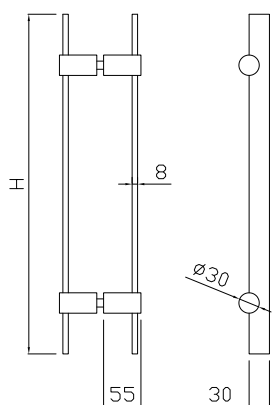

Codice/Code	H mm	I mm	Finiture/Finishes	Prezzo/Price
E01G00211	500	350	satinato/satin	€ 645,05 cp/pair
E01G00212	500	350	lucido/polished	€ 739,05 cp/pair
E01G00221	700	550	satinato/satin	€ 704,00 cp/pair
E01G00222	700	550	lucido/polished	€ 806,90 cp/pair

Disponibili con dimensioni a richiesta/Dimensions on request are available