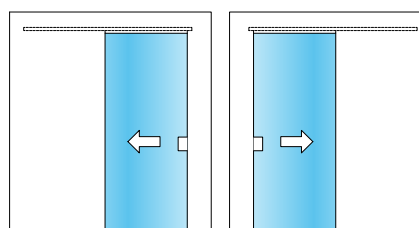

Codice/Code	Chiave/Key	Verso/Direction	Finiture/Finishes	Prezzo/Price
E07N01715	Diversa/Different key	Destra/Right	715	€ 233,00 pz/pcs
E07N01716	Diversa/Different key	Destra/Right	716	€ 233,00 pz/pcs
E07N01720	Diversa/Different key	Destra/Right	720	€ 233,00 pz/pcs
E07N02715	Diversa/Different key	Sinistra/Left	715	€ 233,00 pz/pcs
E07N02716	Diversa/Different key	Sinistra/Left	716	€ 233,00 pz/pcs
E07N02720	Diversa/Different key	Sinistra/Left	720	€ 233,00 pz/pcs
E07N03715	Unica/Single key	Destra/Right	715	€ 233,00 pz/pcs
E07N03716	Unica/Single key	Destra/Right	716	€ 233,00 pz/pcs
E07N03720	Unica/Single key	Destra/Right	720	€ 233,00 pz/pcs
E07N04715	Unica/Single key	Sinistra/Left	715	€ 233,00 pz/pcs
E07N04716	Unica/Single key	Sinistra/Left	716	€ 233,00 pz/pcs
E07N04720	Unica/Single key	Sinistra/Left	720	€ 233,00 pz/pcs

Maniglioni – Maniglie – Pomoli
Handles – Knobs

MGT®
INDUSTRIES