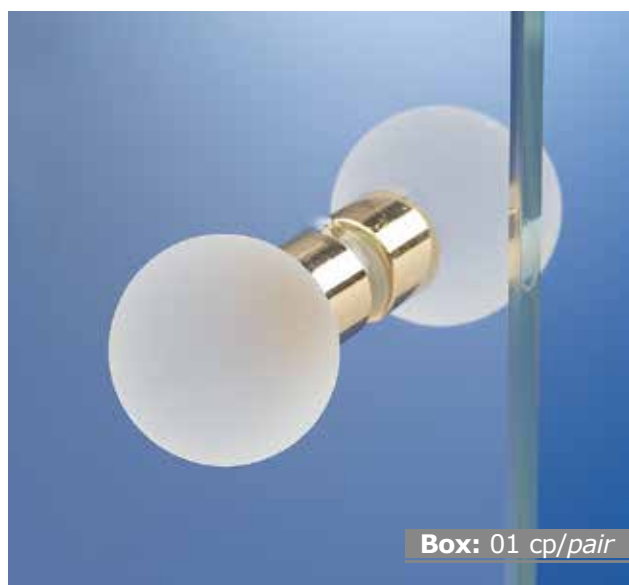

Pomoli Knobs

GFS
Innovate by Design

Box: 01 cp/pair

POMOLI IN VETRO Ø50 GLASS KNOBS Ø 50