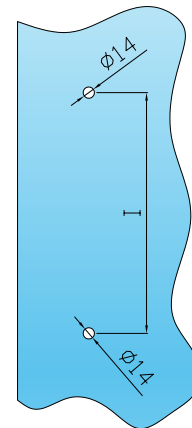

Codice/Code	H mm	I mm	Finitura/Finishes	Prezzo/Price
E01Q25111	475	275	satinato/satin	€ 138,08 cp/pair
E01Q25112	475	275	lucido/polished	€ 143,85 cp/pair
E01Q25121	600	425	satinato/satin	€ 149,63 cp/pair
E01Q25122	600	425	lucido/polished	€ 159,60 cp/pair