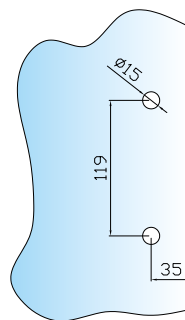

KIT PER MANIGLIONE ANTIPANICO TIPOLOGIA "C"

Con chiusura alta e bassa

Set composto da:

- chiusura a due punti
- barra orizzontale
- scrochi alto e basso
- aste verticali
- piastre per fissaggio
- piastre per scrochi
- sottoplastra per aste
- serratura esterna (opzionale)

PANIC HARDWARE "C" TYPOLOGY

With top and bottom closing

Fitted with:

- 2-point locking
- horizontal crossbar
- top and bottom latches
- vertical rods
- fixing plates
- plates for latches
- backplate for rods
- external lock (optional)

Box: 01 set

Codice/Code	Serratura esterna/External lock	Finiture/Finishes	Prezzo/Price
KIT C1/2270	no	argento/silver	€ 763,10 pz/pcs
KIT C2/2270	sì/yes	argento/silver	€ 1122,75 pz/pcs
KIT C3/2270	no	inox/similar stainless steel	€ 1610,00 pz/pcs
KIT C4/2270	sì/yes	inox/similar stainless steel	€ 1969,65 pz/pcs
KIT C1/3400	no	argento/silver	€ 914,70 pz/pcs
KIT C2/3400	sì/yes	argento/silver	€ 1274,35 pz/pcs
KIT C3/3400	no	inox/similar stainless steel	€ 1942,00 pz/pcs
KIT C4/3400	sì/yes	inox/similar stainless steel	€ 2301,65 pz/pcs

Lavorazione sul vetro
Processing on the glass

C2