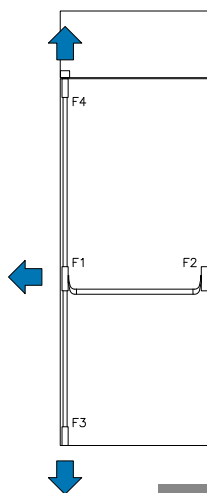

Maniglioni antipanico

Panic hardware system

GFS
Innovate by Design

KIT PER MANIGLIONE ANTIPANICO TIPOLOGIA "F"

Con chiusura centrale, alta su sopraluce e bassa

Set composto da:

- chiusura ad un punto
- barra orizzontale
- scrocci alto e basso
- aste verticali
- piastre per fissaggio
- piastre per scrocci
- sottoplastra per aste
- piastra per incontro a vetro
- serratura esterna (opzionale)

panic hardware "F" TYPOLGY

With central closing, top closing on transom and bottom closing

Fitted with:

- single-point locking
- horizontal crossbar
- top and bottom latches
- vertical rods
- fixing plates
- plates for latches
- backplate for rods
- plate for glass lock keeper
- external lock (optional)

Box: 01 set

Codice/Code	Serratura esterna/External lock	Finiture/Finishes	Prezzo/Price
KIT F1/2270	no	argento/silver	€ 899,20 pz/pcs
KIT F2/2270	sì/yes	argento/silver	€ 1258,85 pz/pcs
KIT F3/2270	no	inox/similar stainless steel	€ 1734,60 pz/pcs
KIT F4/2270	sì/yes	inox/similar stainless steel	€ 2094,25 pz/pcs
KIT F1/3400	no	argento/silver	€ 1050,80 pz/pcs
KIT F2/3400	sì/yes	argento/silver	€ 1410,45 pz/pcs
KIT F3/3400	no	inox/similar stainless steel	€ 2066,60 pz/pcs
KIT F4/3400	sì/yes	inox/similar stainless steel	€ 2426,25 pz/pcs

Lavorazione sul vetro
Processing on the glass