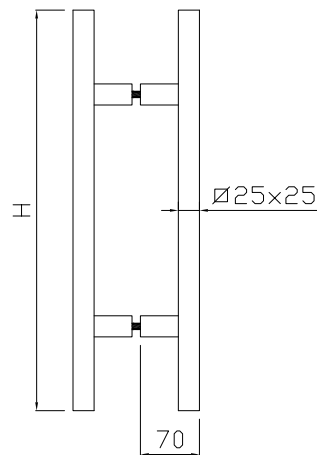

Codice/Code	H mm	I mm	Finitura/Finishes	Prezzo/Price
E01Q25111	475	275	satinato/satin	€ 138,08 cp/pair
E01Q25112	475	275	lucido/polished	€ 143,85 cp/pair
E01Q25121	600	425	satinato/satin	€ 149,63 cp/pair
E01Q25122	600	425	lucido/polished	€ 159,60 cp/pair