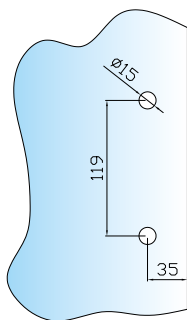

Maniglioni antipanico

Panic hardware system

GFS
Innovate by Design

KIT PER MANIGLIONE ANTIPANICO TIPOLOGIA "I"

Porta "A" con chiusura centrale su porta "B"

Porta "B" con chiusura alta e bassa

Set composto da:

- chiusura ad un punto
- chiusura a due punti
- barre orizzontali
- scrocchi alto e basso
- aste verticali
- piastre per fissaggio
- piastre per scrocchi
- sottopiastra per aste
- piastra per incontro a vetro
- serratura esterna (opzionale)

PANIC HARDWARE "I" TYPOLOGY

"A" leaf with central closing on "B" leaf

"B" leaf with top and bottom closing

Fitted with:

- single-point closing
- 2-point closing
- horizontal crossbars
- top and bottom latches
- vertical rods
- fixing plates
- plates for latches
- backplate for rods
- plate for glass lock keeper
- external lock (optional)

Codice/Code	Serratura esterna/External lock	Finiture/Finishes	Prezzo/Price
KIT I1/2270	no	argento/silver	€ 1240,00 pz/pcs
KIT I2/2270	sì/yes	argento/silver	€ 1599,65 pz/pcs
KIT I3/2270	no	inox/similar stainless steel	€ 2591,20 pz/pcs
KIT I4/2270	sì/yes	inox/similar stainless steel	€ 2950,85 pz/pcs
KIT I1/3400	no	argento/silver	€ 1391,60 pz/pcs
KIT I2/3400	sì/yes	argento/silver	€ 1751,25 pz/pcs
KIT I3/3400	no	inox/similar stainless steel	€ 2923,20 pz/pcs
KIT I4/3400	sì/yes	inox/similar stainless steel	€ 3282,85 pz/pcs

Lavorazione sul vetro
Processing on the glass

I1

I2

I3