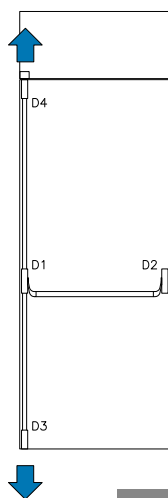

Maniglioni antipanico

Panic hardware system