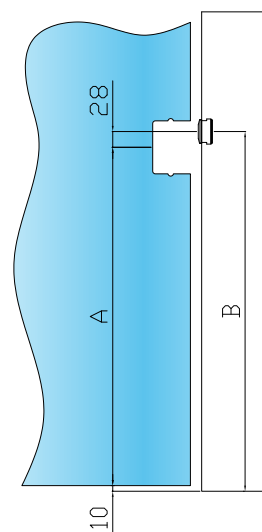

Serratura "T-LOCK" a scomparsa

"T-LOCK" for in-wall lock

NEWS 2014

GFS
Innovate by Design

Box: 01 pz/pcs

INCONTRO SU STIPITE PER SERRATURA "T-LOCK"

In ottone
Autoregolante
Foro su stipite diametro 45 mm

LOCK STRIKE KEEPER ON DOORPOST FOR "T-LOCK"

In brass
Self-adjustable
Hole on post diameter 45 mm

Calcolo dell'altezza per il foro dell'incontro:
Calculation of the height for the hole receiver:

$$B = A + 38 \text{ MM}$$

Codice/Code	Finitura/Finish	Prezzo/Price
E07N90715	cromato lucido/polished chrome	€ 35,00 pz/pcs
E07N90716	cromato opaco/opaque chrome	€ 35,00 pz/pcs
E07N90720	simile inox/similar stainless steel	€ 35,00 pz/pcs