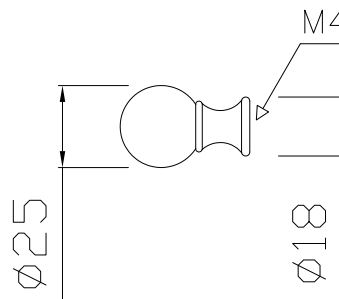

Colore vetro Glass colour	Finiture base cromo lucido Polished chrome based	Finiture base oro lucido Polished gold based
Trasparente/Transparent	Codice/Code A08P02026 € 15,75 pz/pcs	Codice/Code A08P04025 € 15,75 pz/pcs
Trasp. con bolle Transparent with bubbles	Codice/Code A08P02019 € 30,40 pz/pcs	Codice/Code A08P04020 € 30,40 pz/pcs