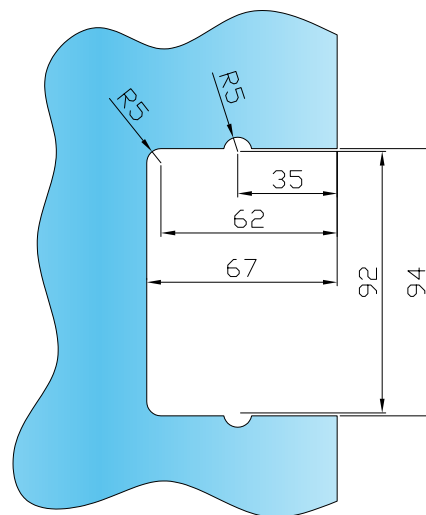

# Serratura "T-LOCK" a scomparsa

"T-LOCK" for in-wall lock

NEWS 2014

**GFS**  
Innovate by Design

Dimensioni  
Dimensions

Lavorazione sul vetro  
Processing on the glass

Box: 01 pz/pcs