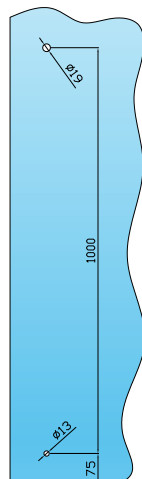

Lavorazione sul vetro
Processing on the glass