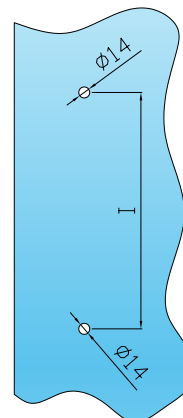

Codice/Code	Ø mm	H mm	I mm	G mm	Finiture/Finishes	Prezzo/Price
E01G04511	40x20	520	350	60	satinato/satin	€ 791,15 cp/pair
E01G04512	40x20	520	350	60	lucido/polished	€ 907,15 cp/pair
E01G04521	40x20	720	550	60	satinato/satin	€ 864,40 cp/pair
E01G04522	40x20	720	550	60	lucido/polished	€ 991,15 cp/pair

Disponibili con dimensioni a richiesta/Dimensions on request are available