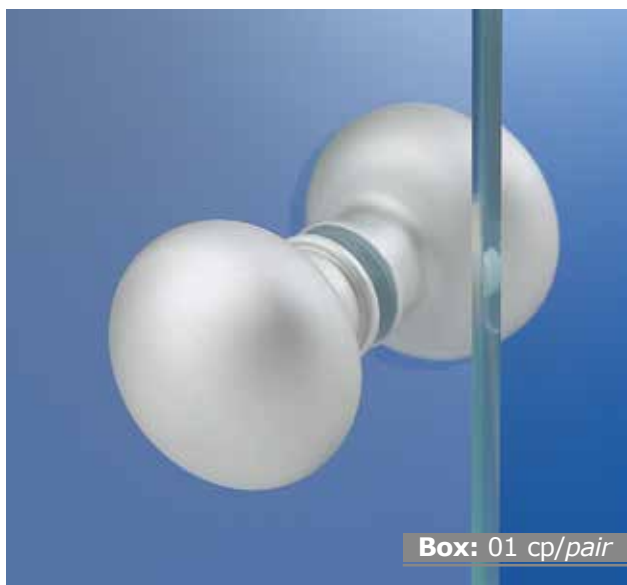

Pomoli Knobs

GFS
Innovate by Design

Box: 01 cp/pair

POMOLI AD ELLISSE Ø60 MM Alluminio

ELLIPTICAL KNOBS Ø 60 Aluminium