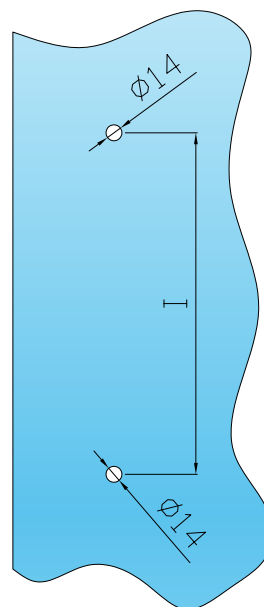

Lavorazione sul vetro
Processing on the glass