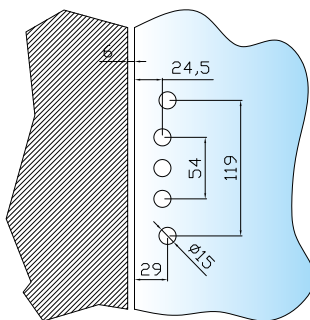

KIT PER MANIGLIONE ANTIPANICO TIPOLOGIA "C"

Con chiusura alta e bassa

Set composto da:

- chiusura a due punti
- barra orizzontale
- scrochi alto e basso
- aste verticali
- piastre per fissaggio
- piastre per scrochi
- sottoplastra per aste
- serratura esterna (opzionale)

PANIC HARDWARE "C" TYPOLOGY

With top and bottom closing

Fitted with:

- 2-point locking
- horizontal crossbar
- top and bottom latches
- vertical rods
- fixing plates
- plates for latches
- backplate for rods
- external lock (optional)

Box: 01 set

Codice/Code	Serratura esterna/External lock	Finiture/Finishes	Prezzo/Price
KIT C1/2270	no	argento/silver	€ 763,10 pz/pcs
KIT C2/2270	sì/yes	argento/silver	€ 1122,75 pz/pcs
KIT C3/2270	no	inox/similar stainless steel	€ 1610,00 pz/pcs
KIT C4/2270	sì/yes	inox/similar stainless steel	€ 1969,65 pz/pcs
KIT C1/3400	no	argento/silver	€ 914,70 pz/pcs
KIT C2/3400	sì/yes	argento/silver	€ 1274,35 pz/pcs
KIT C3/3400	no	inox/similar stainless steel	€ 1942,00 pz/pcs
KIT C4/3400	sì/yes	inox/similar stainless steel	€ 2301,65 pz/pcs

Lavorazione sul vetro
Processing on the glass

C1